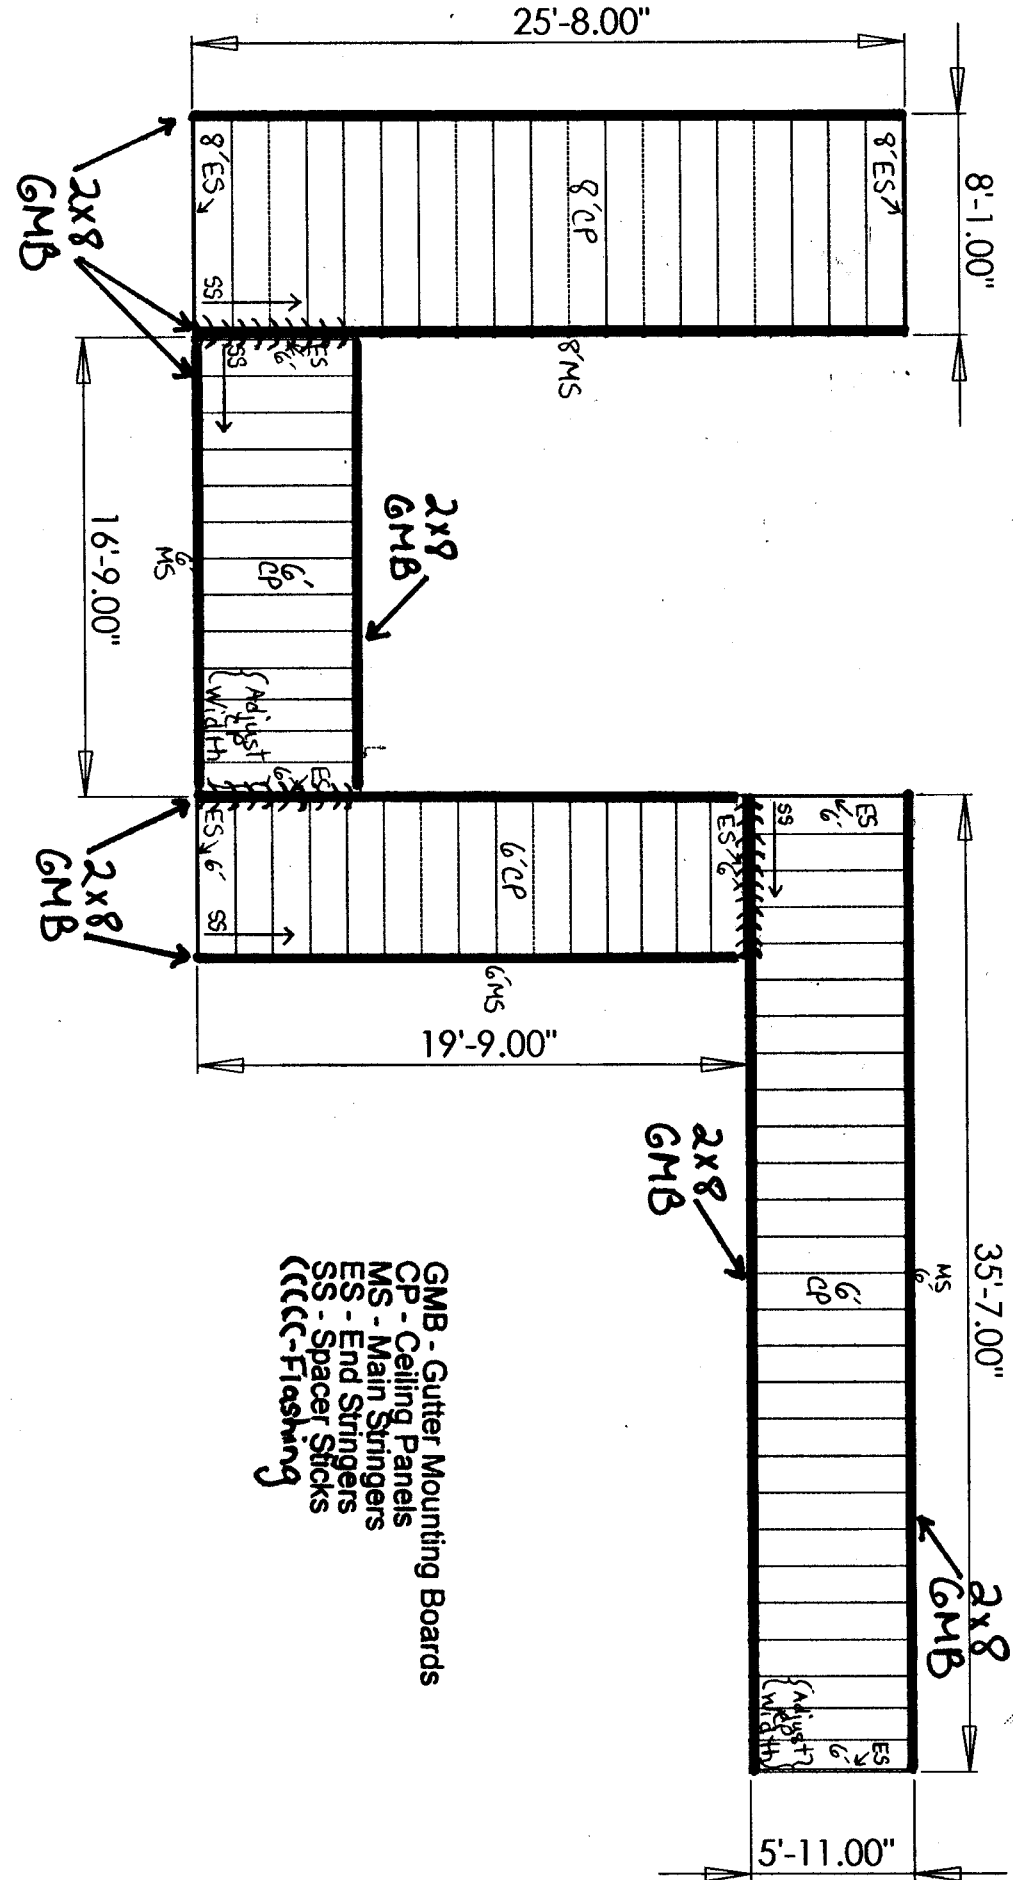

Act Fast # 301222

- GMB - Gutter Mounting Boards
- CP - Ceiling Panels
- MS - Main Stringers
- ES - End Stringers
- SS - Spacer Sticks
- (((C)) - Flashing