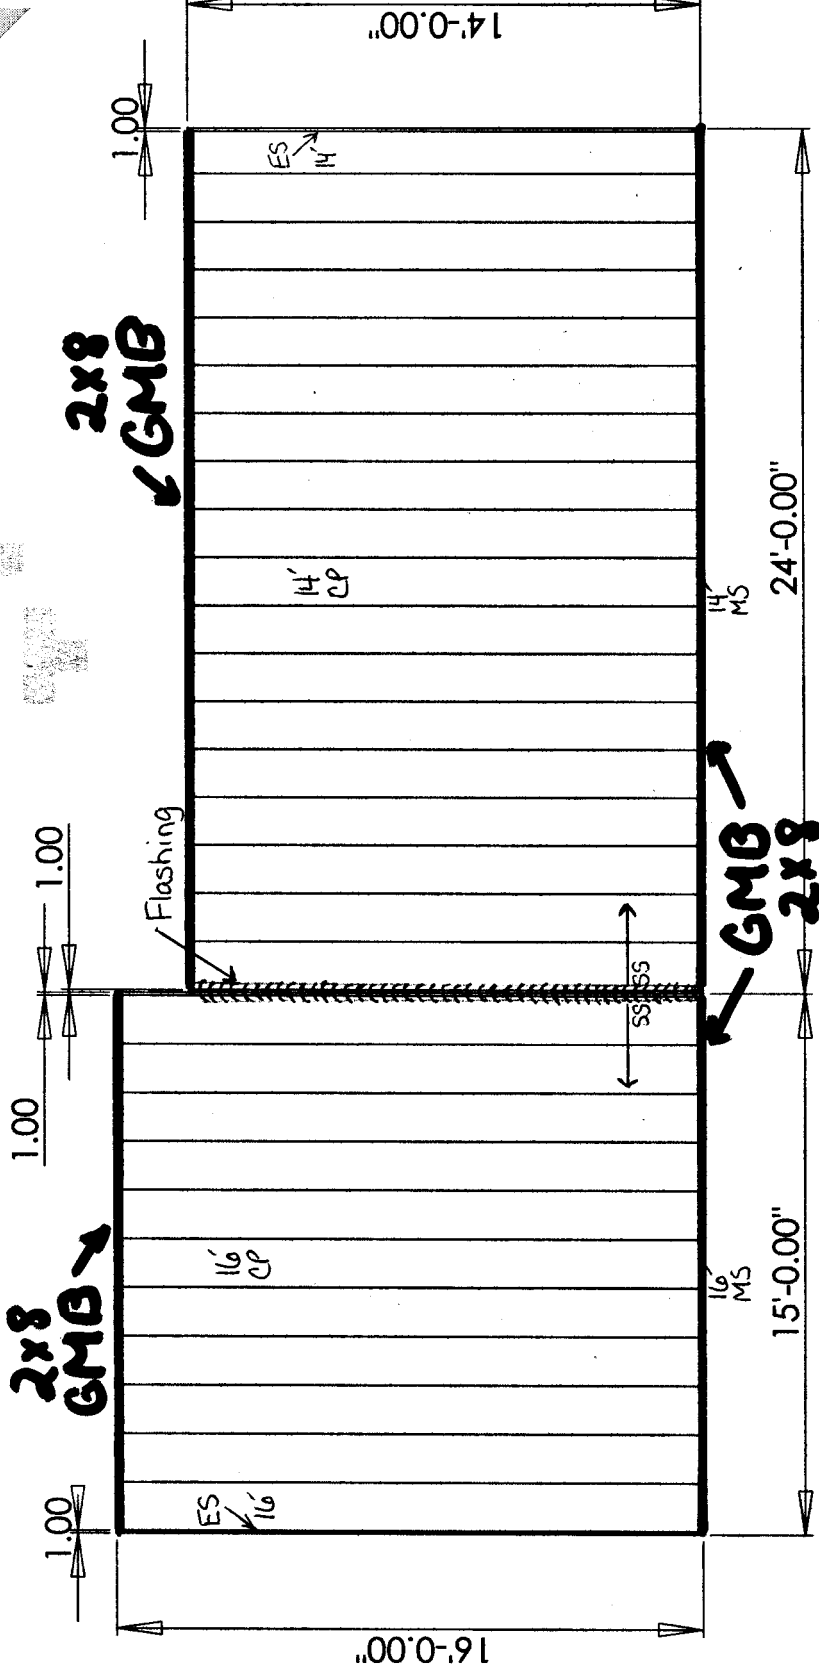

C + W Home Improvement

301267

- GMB- Gutter Mounting Boards
- ES- End Stringers
- MS- Main Stringers
- CP- Ceiling Panels
- SS- Spacer Sticks