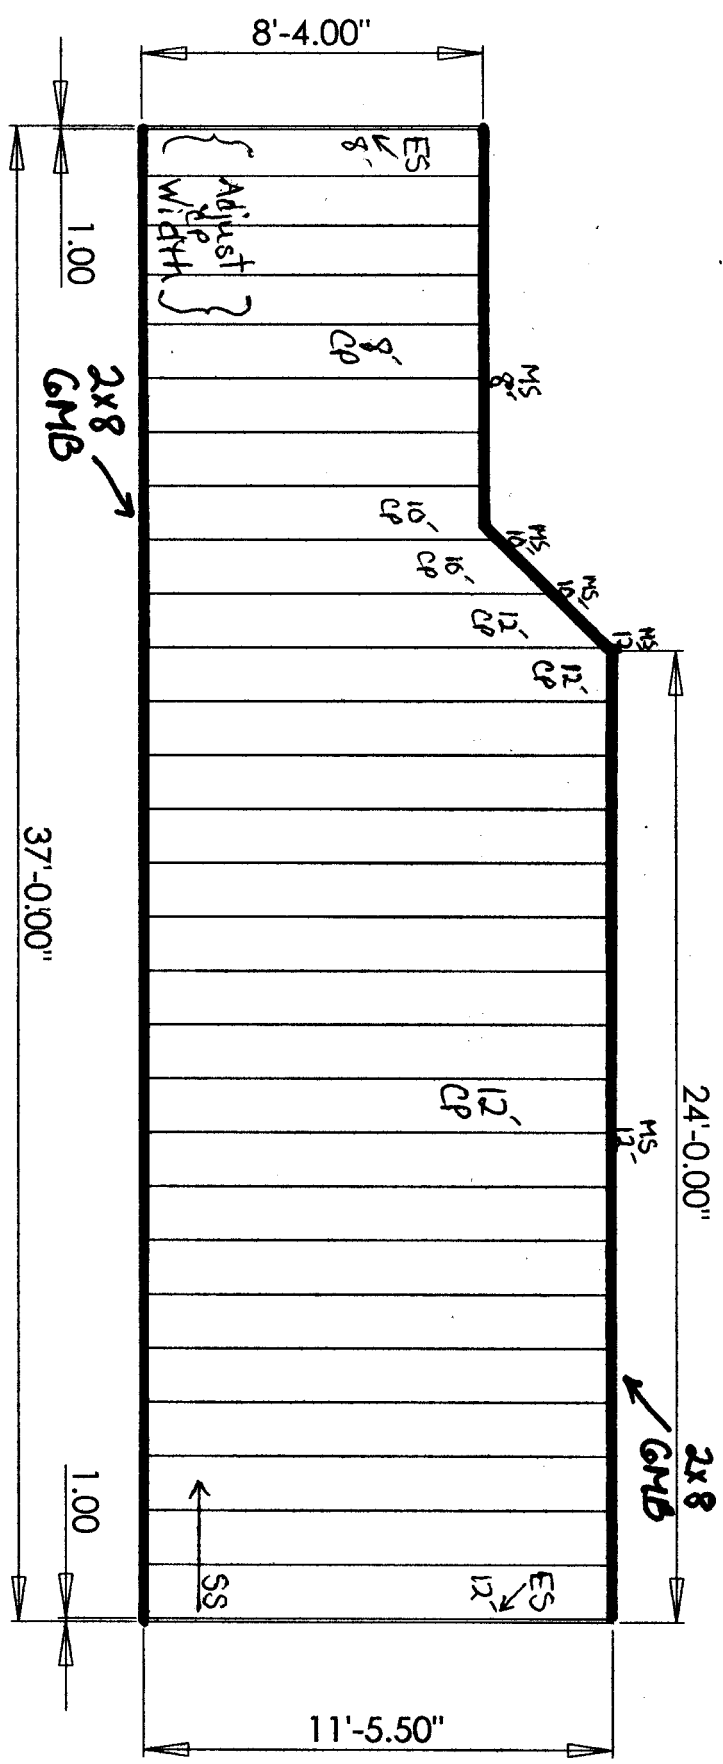

DP Constructors #302061

- GMB - Gutter Mounting Boards
- CP - Ceiling Panels
- MS - Main Stringers
- ES - End Stringers
- SS - Spacer Sticks