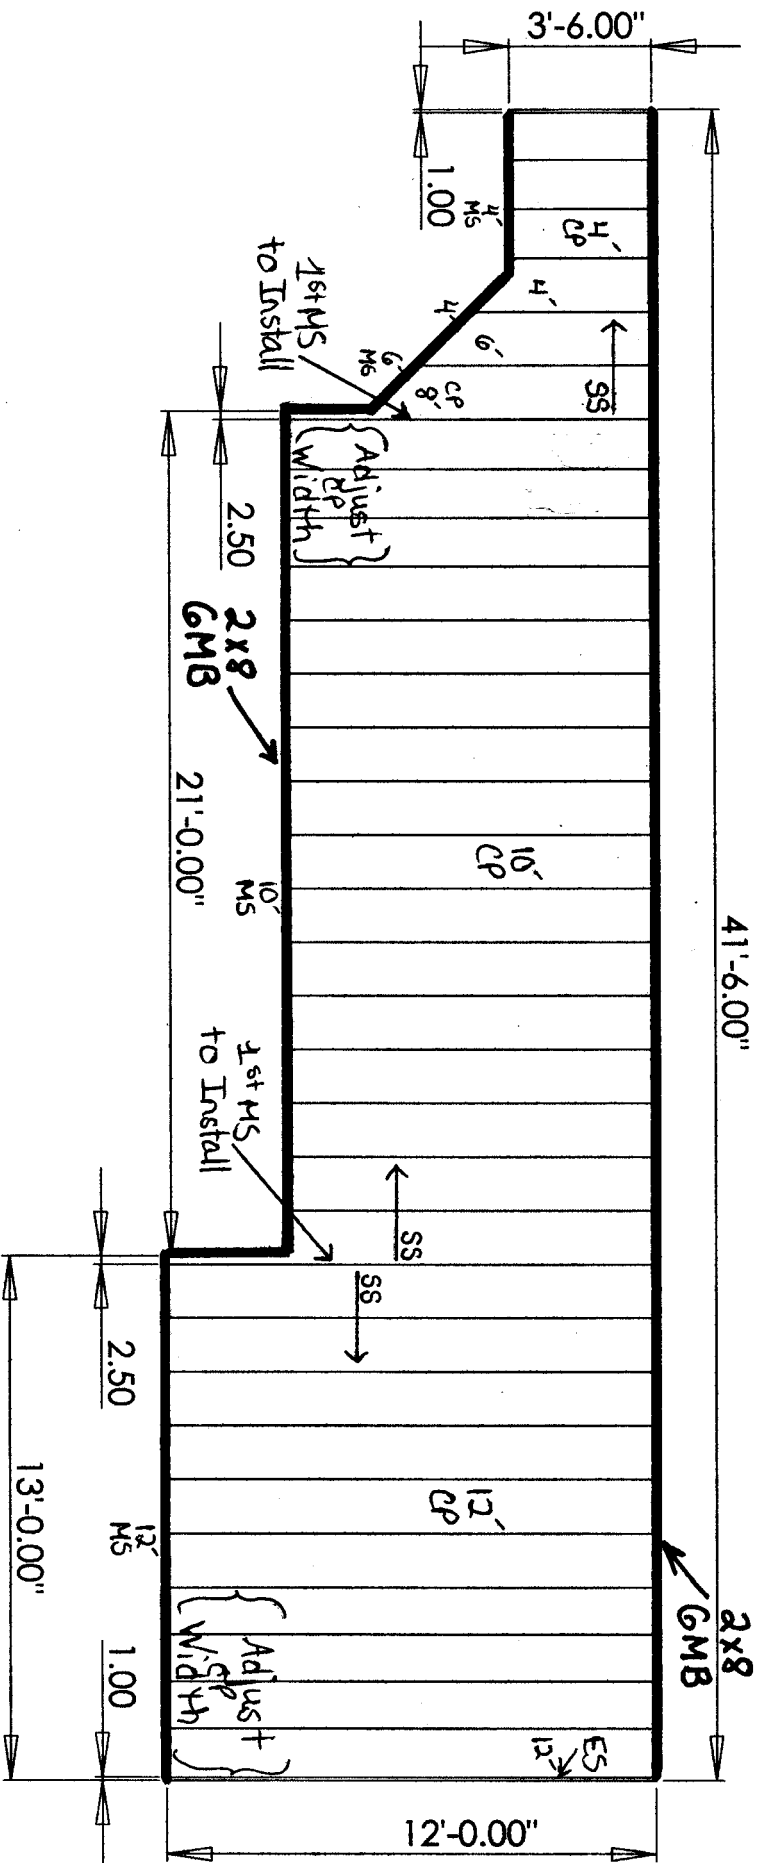

Scheick # 302284

- GMB - Gutter Mounting Boards
- CP - Ceiling Panels
- MS - Main Stringers
- ES - End Stringers
- SS - Spacer Sticks